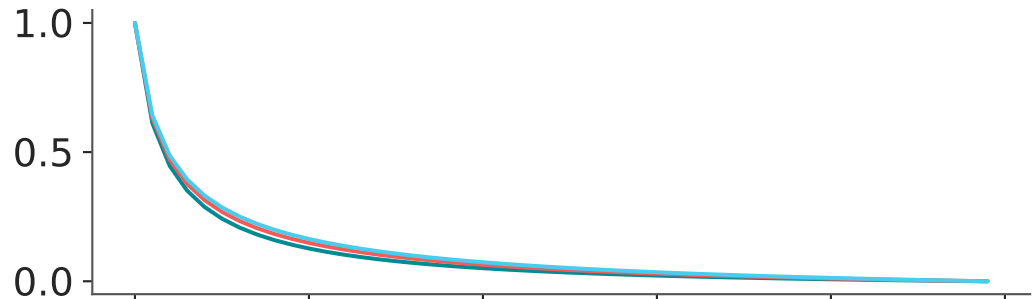

Effect of Changing Weibull Adstock Parameters

Mode: PDF

Mode: CDF

0 10 20 30 40 50

0 10 20 30 40 50